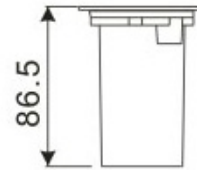

# LED Recessed Lighting – LR-R00147

Model No.	LR-R00147
LED Type	5mm
LED Q'TY.	16
Beam Angle	-
Minimum luminous flux(lm)	90
Voltage	120-240V
LED Watt	1.5W
Environmental Temperature	- 20°C~60°C
Environmental Humidity	0%-95%
Safety Class	I
Safety Type	IP54
Material	ST304+Aluminium
Driver	Included