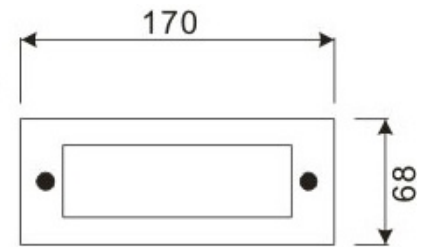

# LED Recessed Lighting – LR-R00147

Model No.	LR-R00147
LED Type	5mm
LED Q'TY.	16
Beam Angle	-
Minimum luminous flux(lm)	90
Voltage	120-240V
LED Watt	1.5W
Environmental Temperature	- 20°C~60°C
Environmental Humidity	0%-95%
Safety Class	I
Safety Type	IP54
Material	ST304+Aluminium
Driver	Included